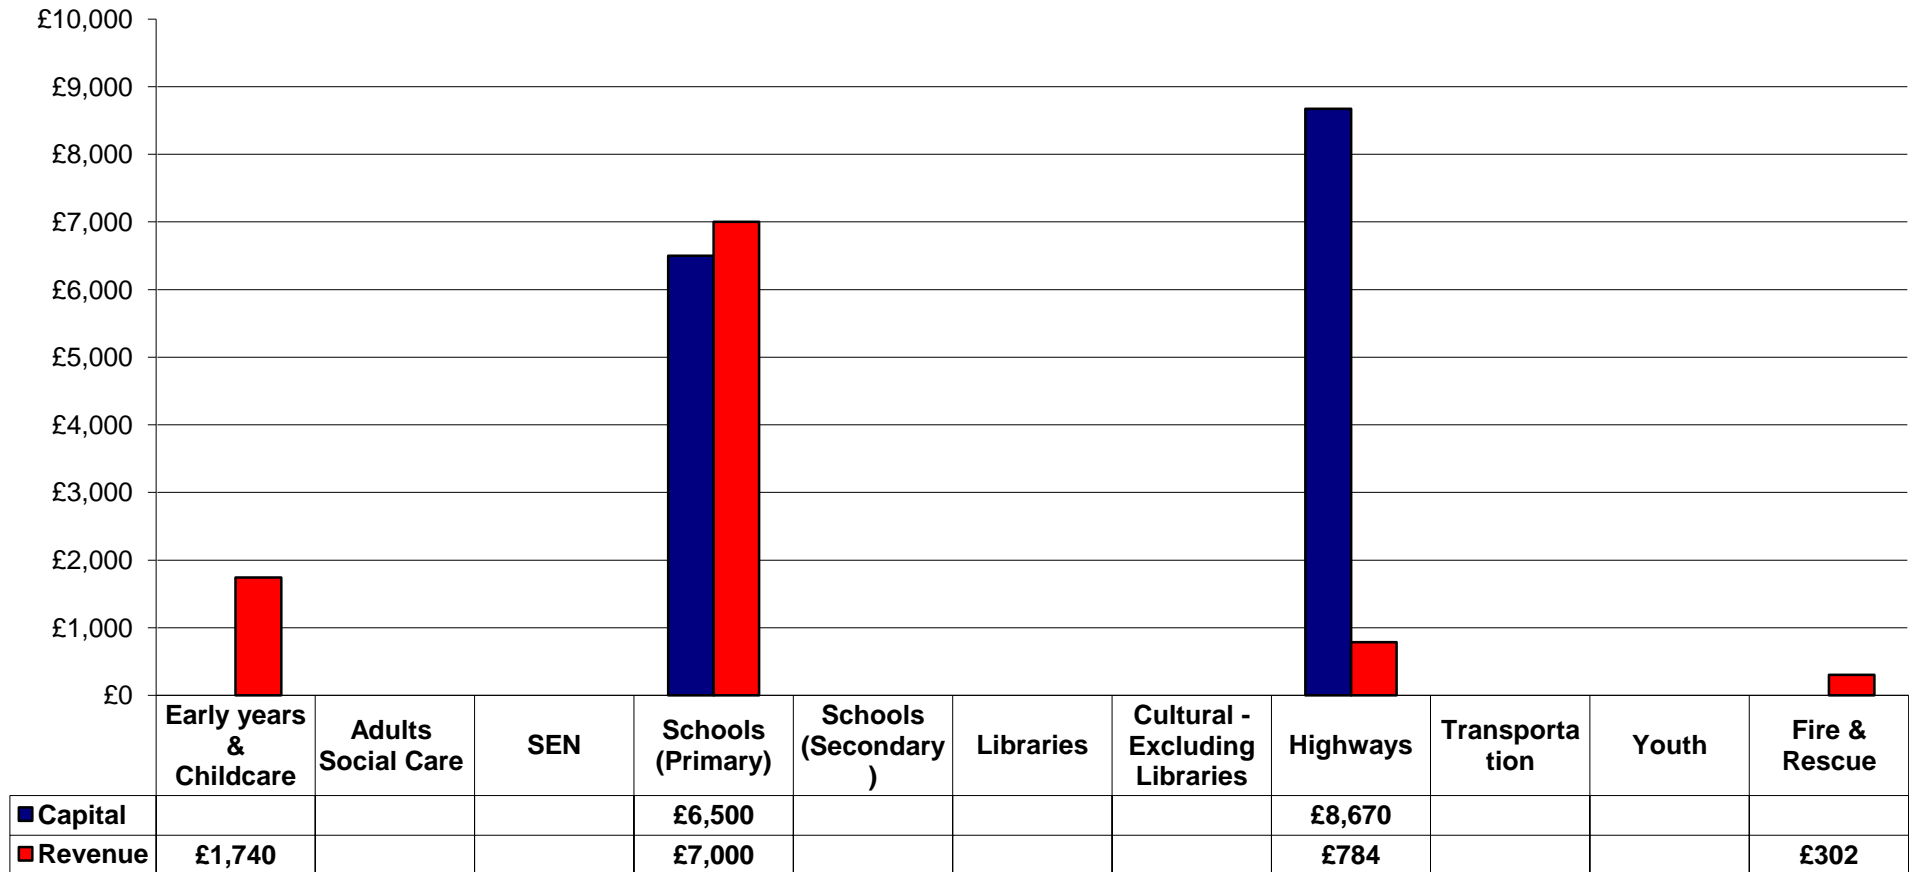

Surrey County Council's Local Committee (Elmbridge)
Total Allocations (To Surrey County Council Services) 2011/12

Note: Figures include any returned (unspent) allocations from the previous financial year that were reallocated and spent within 2011/12